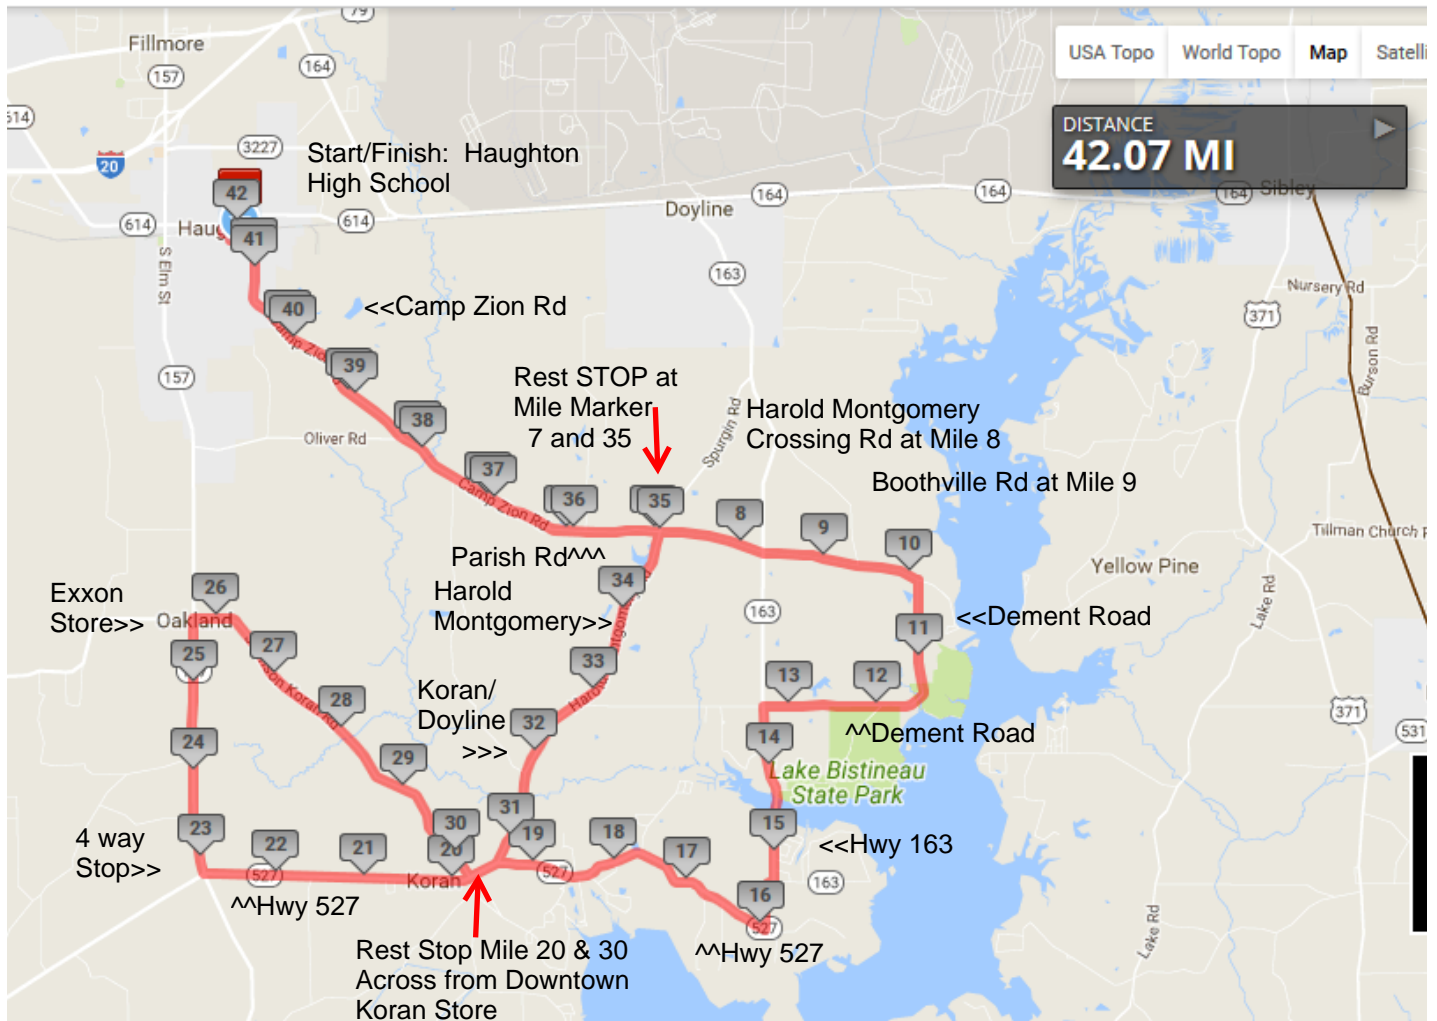

42 mile Route - Miracle Tour by CHRISTUS Shreveport-Bossier Children's Miracle Network

CUE SHEET ON REVERSE

EMERGENCY CONTACT:

In case of medical emergency or emergency incident, please call 911

Ride Coordinator, please call: Margo Clendenin, 318-588-0781

If you need SAG or Rest Stop help, please call: Marcus Seets, 318-347-1033

42 mile Route - Miracle Tour by CHRISTUS Shreveport-Bossier Children's Miracle Network

Start: Haughton High School, Haughton LA

Mile: Turn:

- 0 Depart Haughton High School
- 0 Right on North Hazel/East Taylor
- ¼ Left on Myrtle to Cross RR Tracks
- ½ Left on East Jackson
- ½ Bear Right on South Hazel
- 1 Left East Madison to go past 1<sup>st</sup> Baptist Church
- 1.1/2 Right onto Camp Zion Road
- 3 Bear Left on Camp Zion Rd at Fork
- 6 Continue onto Parish Road
- 7 Straight onto Harold Montgomery Crossing Rd At White Pipe Fence Ranch Azalee Rest stop
- 8.5 Cross Hwy 163 to Boothville Rd
- 11 Right Dement Rd
- 13 Left Hwy 163
- 15 Right Hwy 527
- 20 Koran Rest Stop At American Legion on Hwy 527
- 20 From Rest Stop go Right Hwy 527
- 23 Right Hwy 157 at 4 Way Stop
- 26 Right Johnson Koran Rd at Exxon Store
- 30 Rest Stop across from Koran Store  
To RETURN go right from Rest Stop
- 30.55 Left Koran-Doyline Rd
- 35 Left Parish Rd- At White Pipe Fence Ranch Azalee –  
Continue onto Camp Zion
- 41 Left on Madison Ave to go past 1<sup>st</sup> Baptist Church
- 41.2 Right on S Hazel at 1<sup>st</sup> Baptist Church
- 41.3 Left on East Jackson
- 41.4 Right on Myrtle to cross RR tracks
- 41.4 Right on East Taylor
- 41.6 Left on North Hazel to Haughton High School
- 42 Arrive at Haughton High School