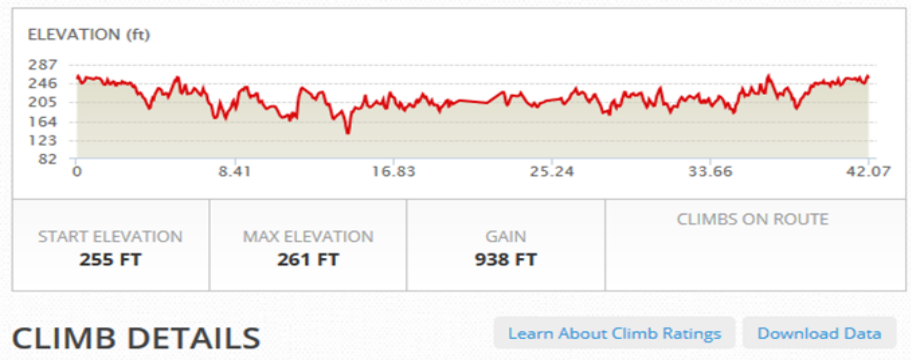

42 mile Route - Miracle Tour by CHRISTUS Shreveport-Bossier Children's Miracle Network

CUE SHEET ON REVERSE

EMERGENCY CONTACT:

In case of medical emergency or emergency incident, please call 911

Ride Coordinator, please call: Margo Clendenin, 318-588-0781

If you need SAG or Rest Stop help, please call: Marcus Seets, 318-347-1033

42 mile Route - Miracle Tour by CHRISTUS Shreveport-Bossier Children's Miracle Network

Start: Haughton High School, Haughton LA

Mile: Turn:

- 0 Depart Haughton High School
- 0 Right on North Hazel/East Taylor
- ¼ Left on Myrtle to Cross RR Tracks
- ½ Left on East Jackson
- ½ Bear Right on South Hazel
- 1 Left East Madison to go past 1<sup>st</sup> Baptist Church
- 1.1/2 Right onto Camp Zion Road
- 3 Bear Left on Camp Zion Rd at Fork
- 6 Continue onto Parish Road
- 7 Straight onto Harold Montgomery Crossing Rd At White Pipe Fence Ranch Azalee Rest stop
- 8.5 Cross Hwy 163 to Boothville Rd
- 11 Right Dement Rd
- 13 Left Hwy 163
- 15 Right Hwy 527
- 20 Koran Rest Stop At American Legion on Hwy 527
- 20 From Rest Stop go Right Hwy 527
- 23 Right Hwy 157 at 4 Way Stop
- 26 Right Johnson Koran Rd at Exxon Store
- 30 Rest Stop across from Koran Store  
To RETURN go right from Rest Stop
- 30.55 Left Koran-Doyline Rd
- 35 Left Parish Rd- At White Pipe Fence Ranch Azalee –  
Continue onto Camp Zion
- 41 Left on Madison Ave to go past 1<sup>st</sup> Baptist Church
- 41.2 Right on S Hazel at 1<sup>st</sup> Baptist Church
- 41.3 Left on East Jackson
- 41.4 Right on Myrtle to cross RR tracks
- 41.4 Right on East Taylor
- 41.6 Left on North Hazel to Haughton High School
- 42 Arrive at Haughton High School